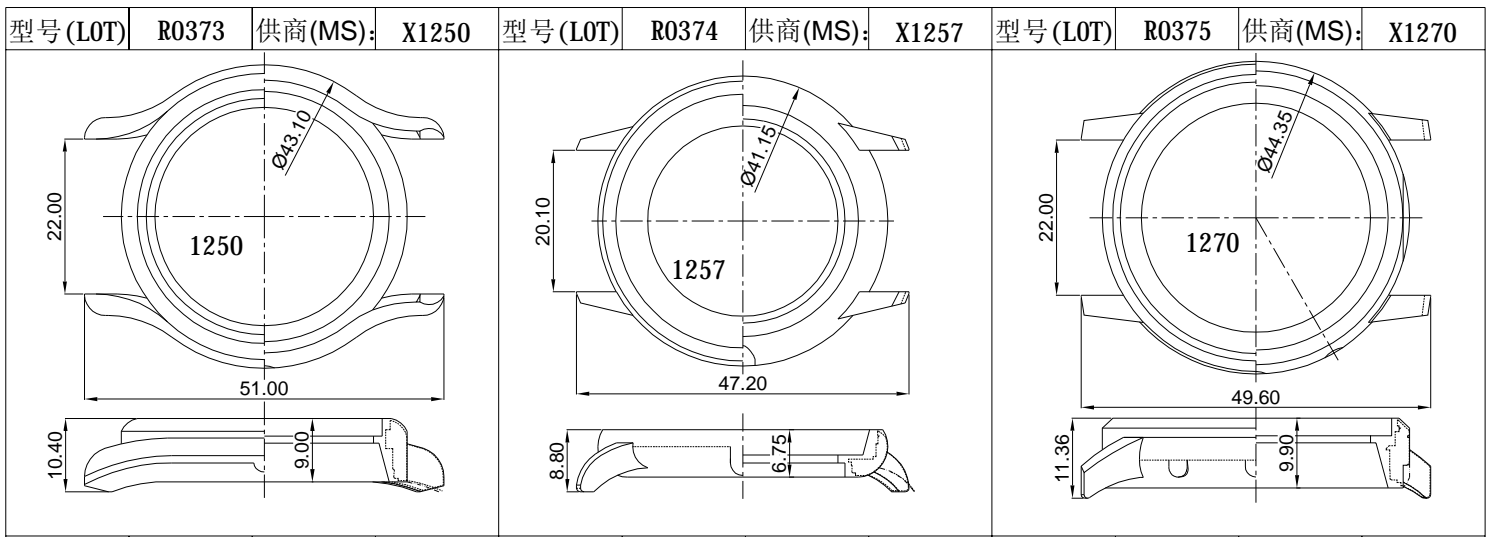

型号 (LOT) R0361 供应商 (MS): X1195 	型号 (LOT) R0362 供应商 (MS): X1196 	型号 (LOT) R0363 供应商 (MS): X1197
型号 (LOT) R0364 供应商 (MS): X1199 	型号 (LOT) R0365 供应商 (MS): X1200 	型号 (LOT) R0366 供应商 (MS): X1202
型号 (LOT) R0367 供应商 (MS): X1222 	型号 (LOT) R0368 供应商 (MS): X1229 	型号 (LOT) R0369 供应商 (MS): X1231
型号 (LOT) R0370 供应商 (MS): X1237 	型号 (LOT) R0371 供应商 (MS): X1240 	型号 (LOT) R0372 供应商 (MS): X1249